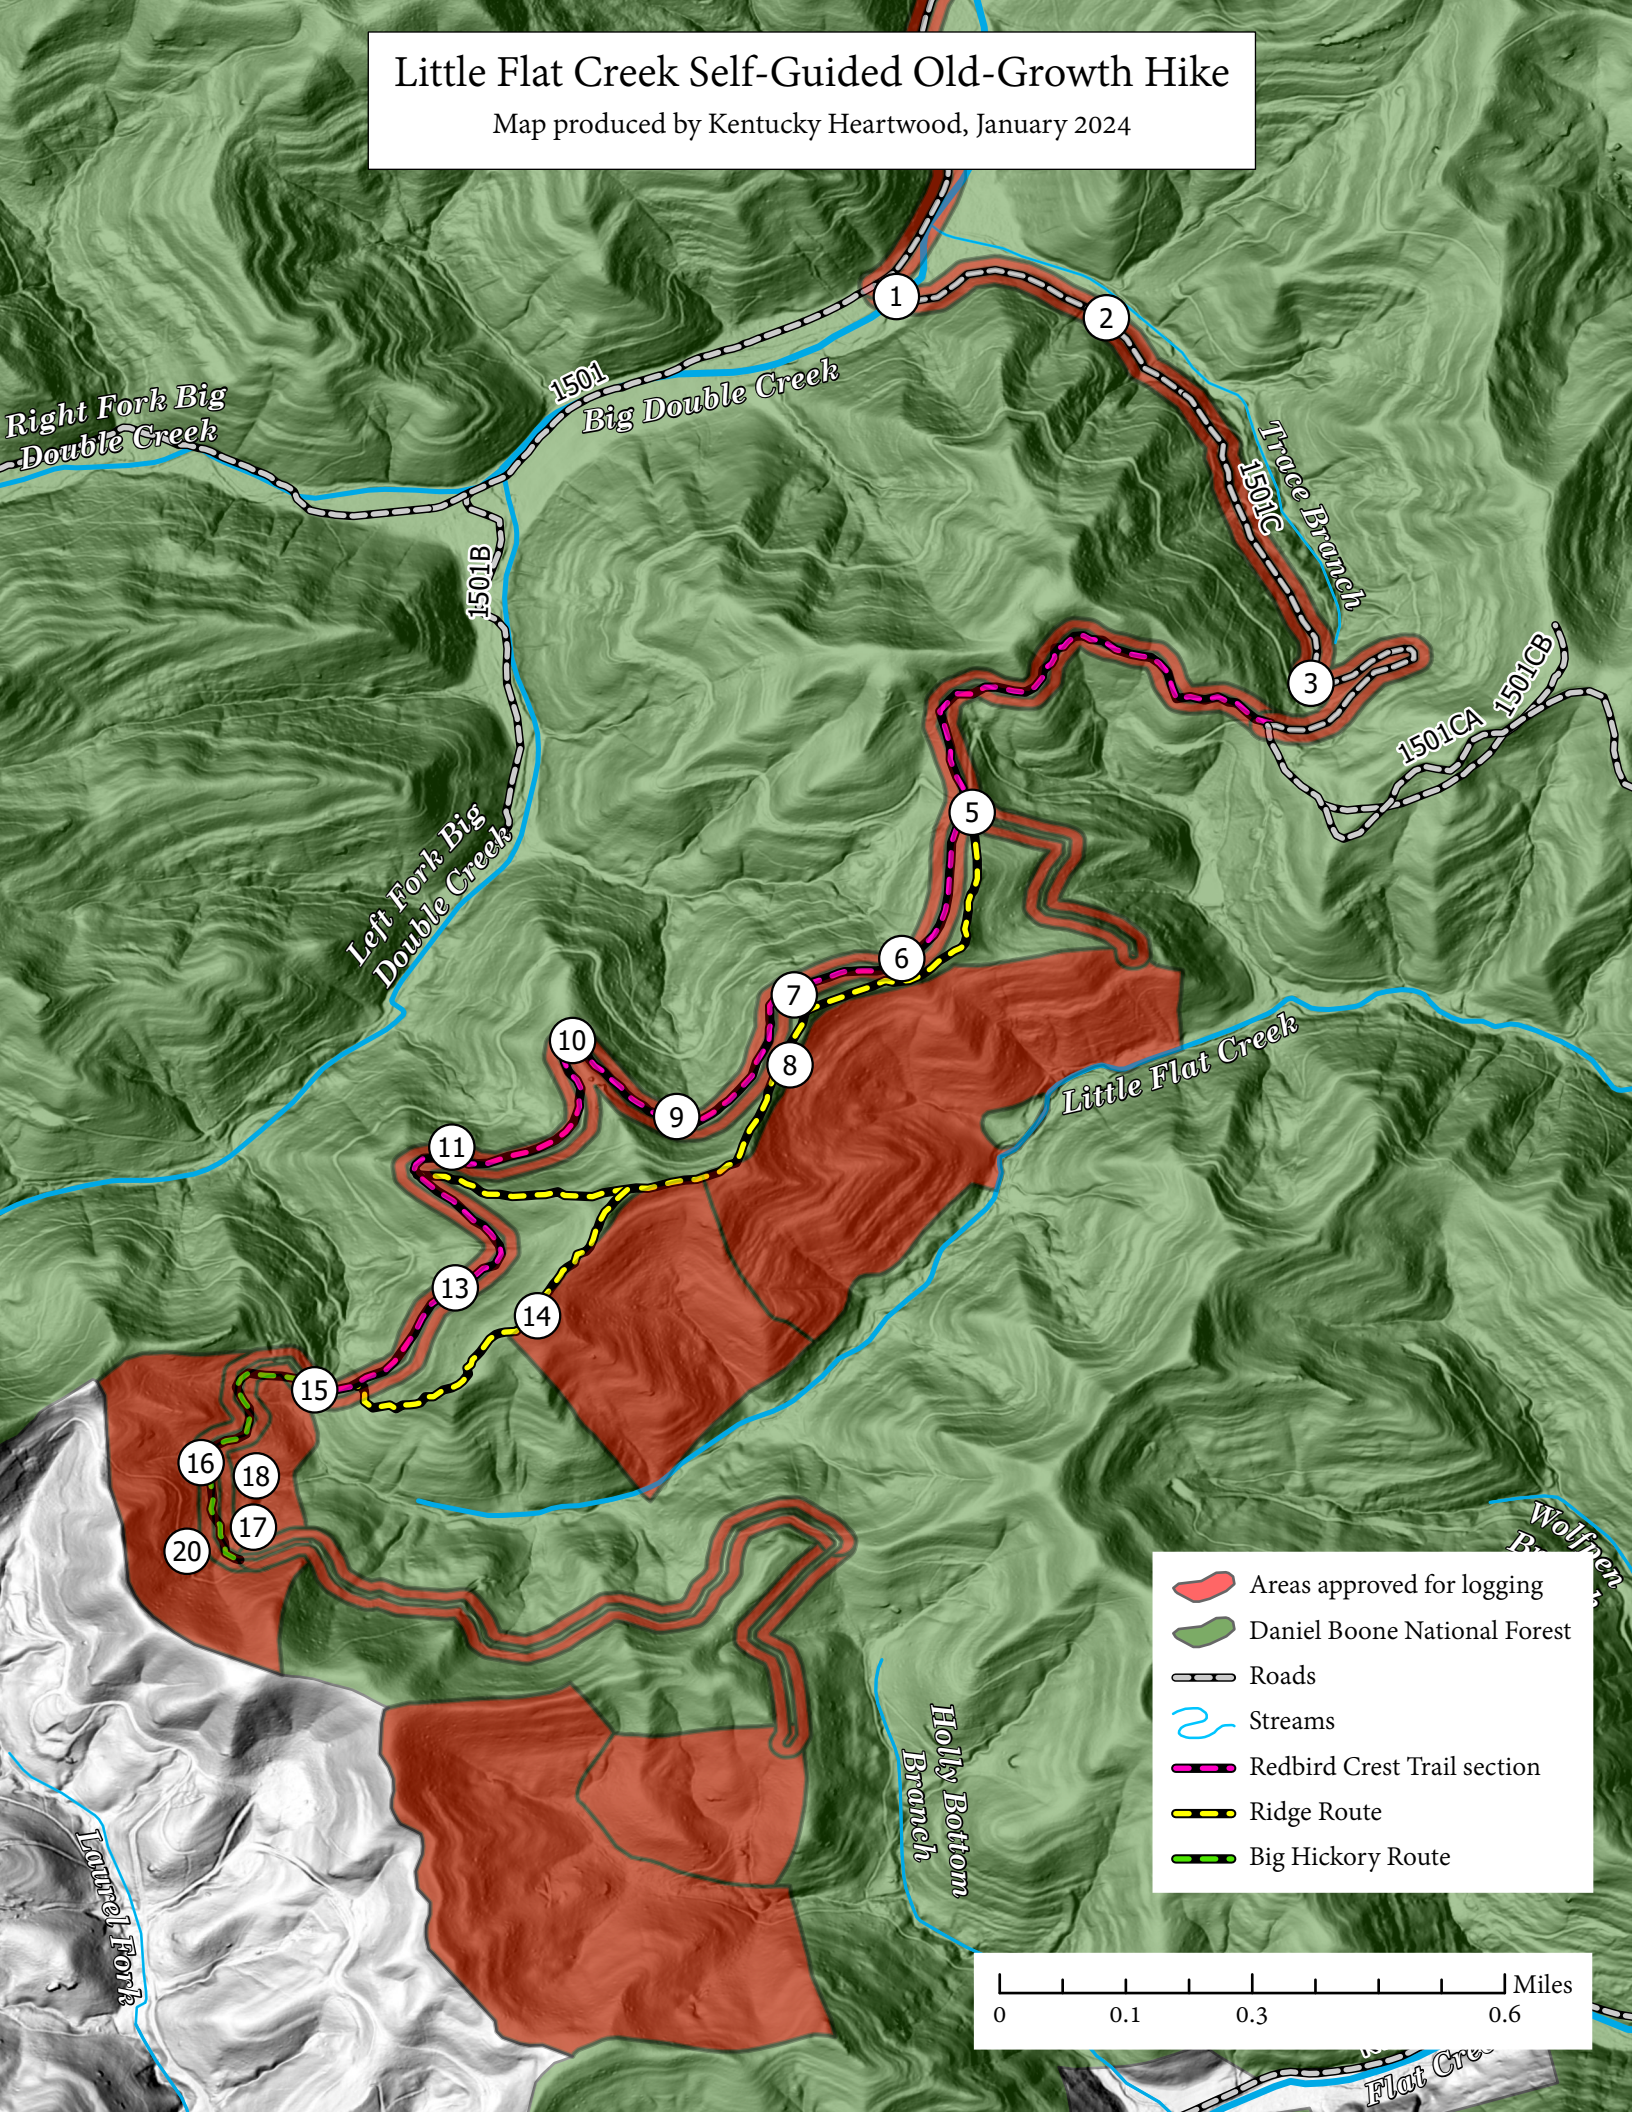

Little Flat Creek Self-Guided Old-Growth Hike

Map produced by Kentucky Heartwood, January 2024

- Areas approved for logging
- Daniel Boone National Forest
- Roads
- Streams
- Redbird Crest Trail section
- Ridge Route
- Big Hickory Route